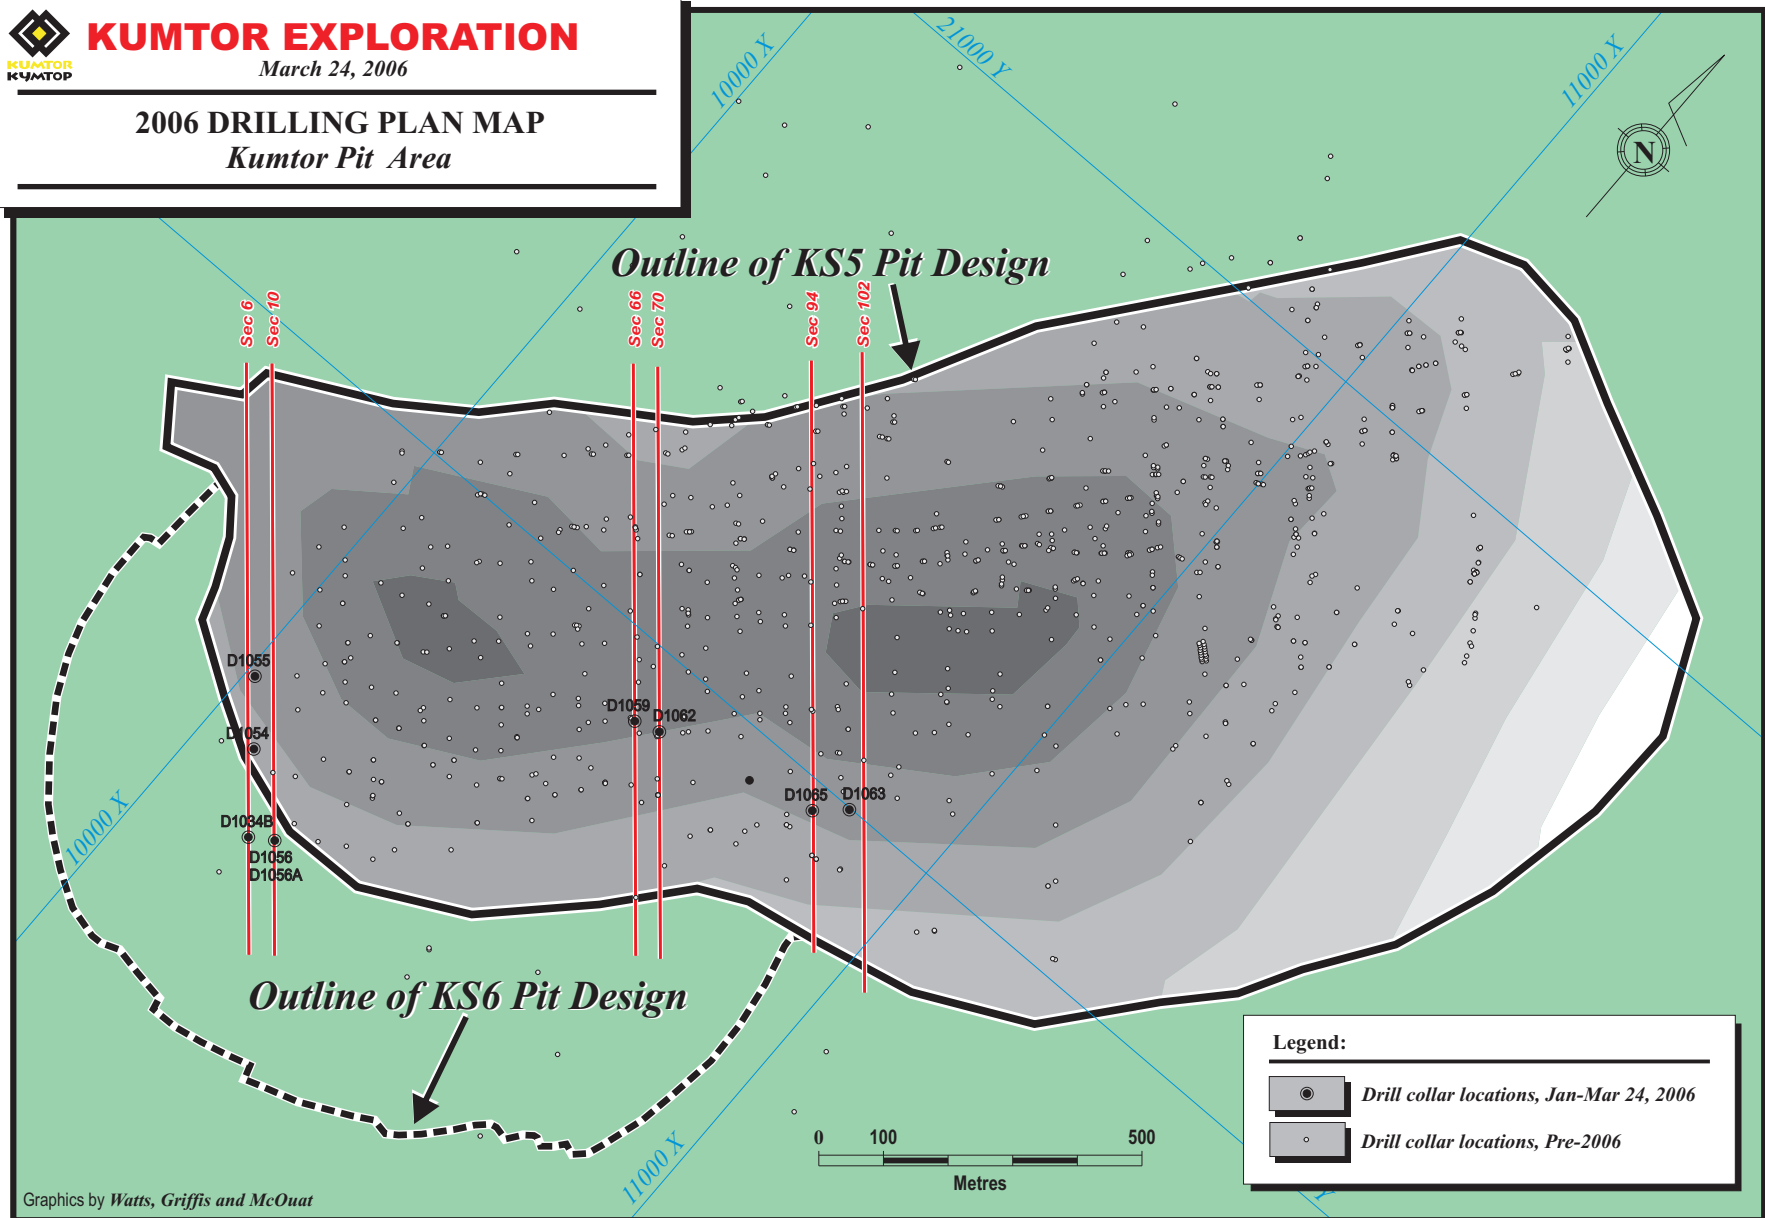

Kumtor Mine, 2006 Drilling Plan Map

KUMTOR EXPLORATION

March 24, 2006

2006 DRILLING PLAN MAP Kumtor Pit Area

Legend:

- Drill collar locations, Jan-Mar 24, 2006
- Drill collar locations, Pre-2006

Graphics by Watts, Griffis and McOuat