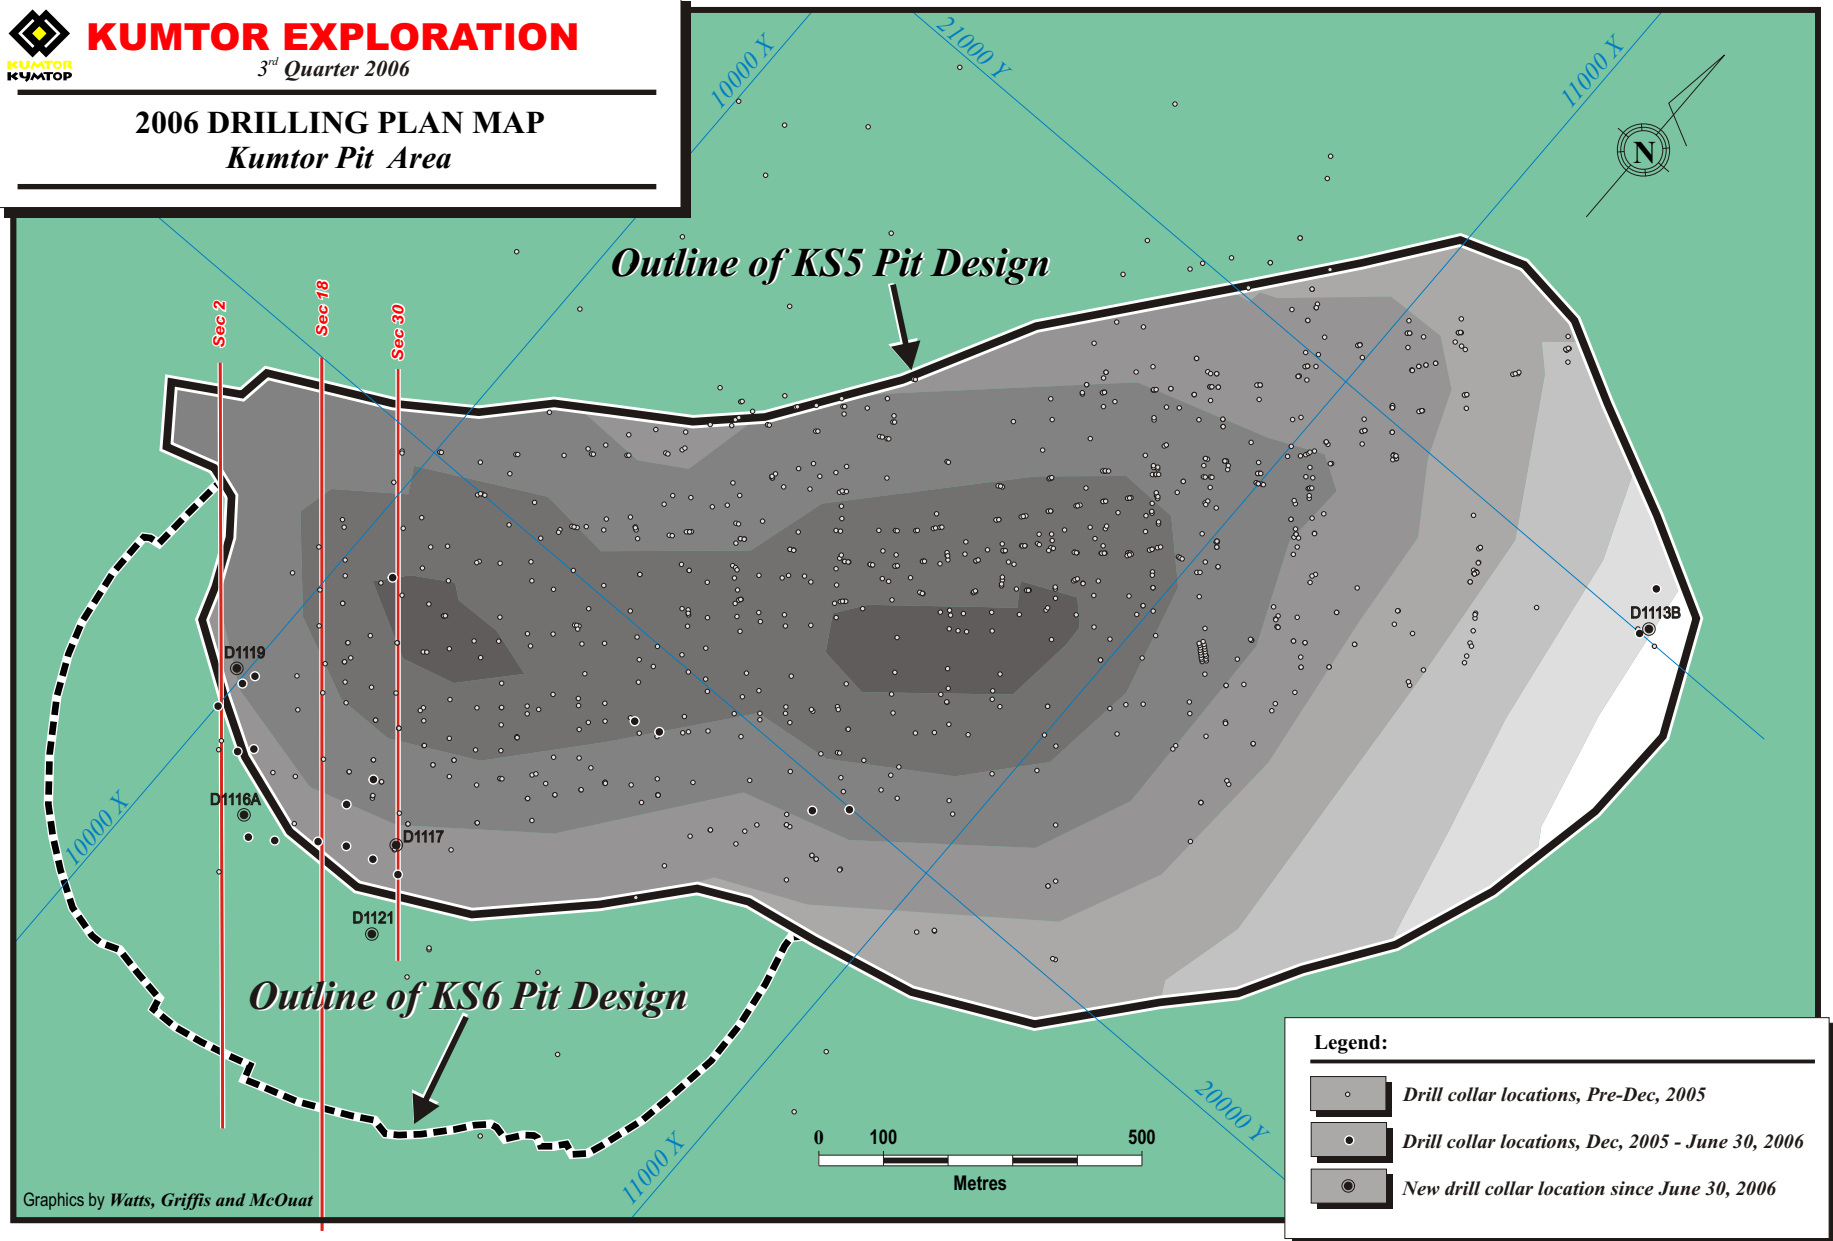

Kumtor Mine, 2006 Drilling Plan Map

KUMTOR EXPLORATION

3rd Quarter 2006

2006 DRILLING PLAN MAP Kumtor Pit Area

Legend:

- Drill collar locations, Pre-Dec, 2005
- Drill collar locations, Dec, 2005 - June 30, 2006
- New drill collar location since June 30, 2006

Graphics by Watts, Griffis and McOuat