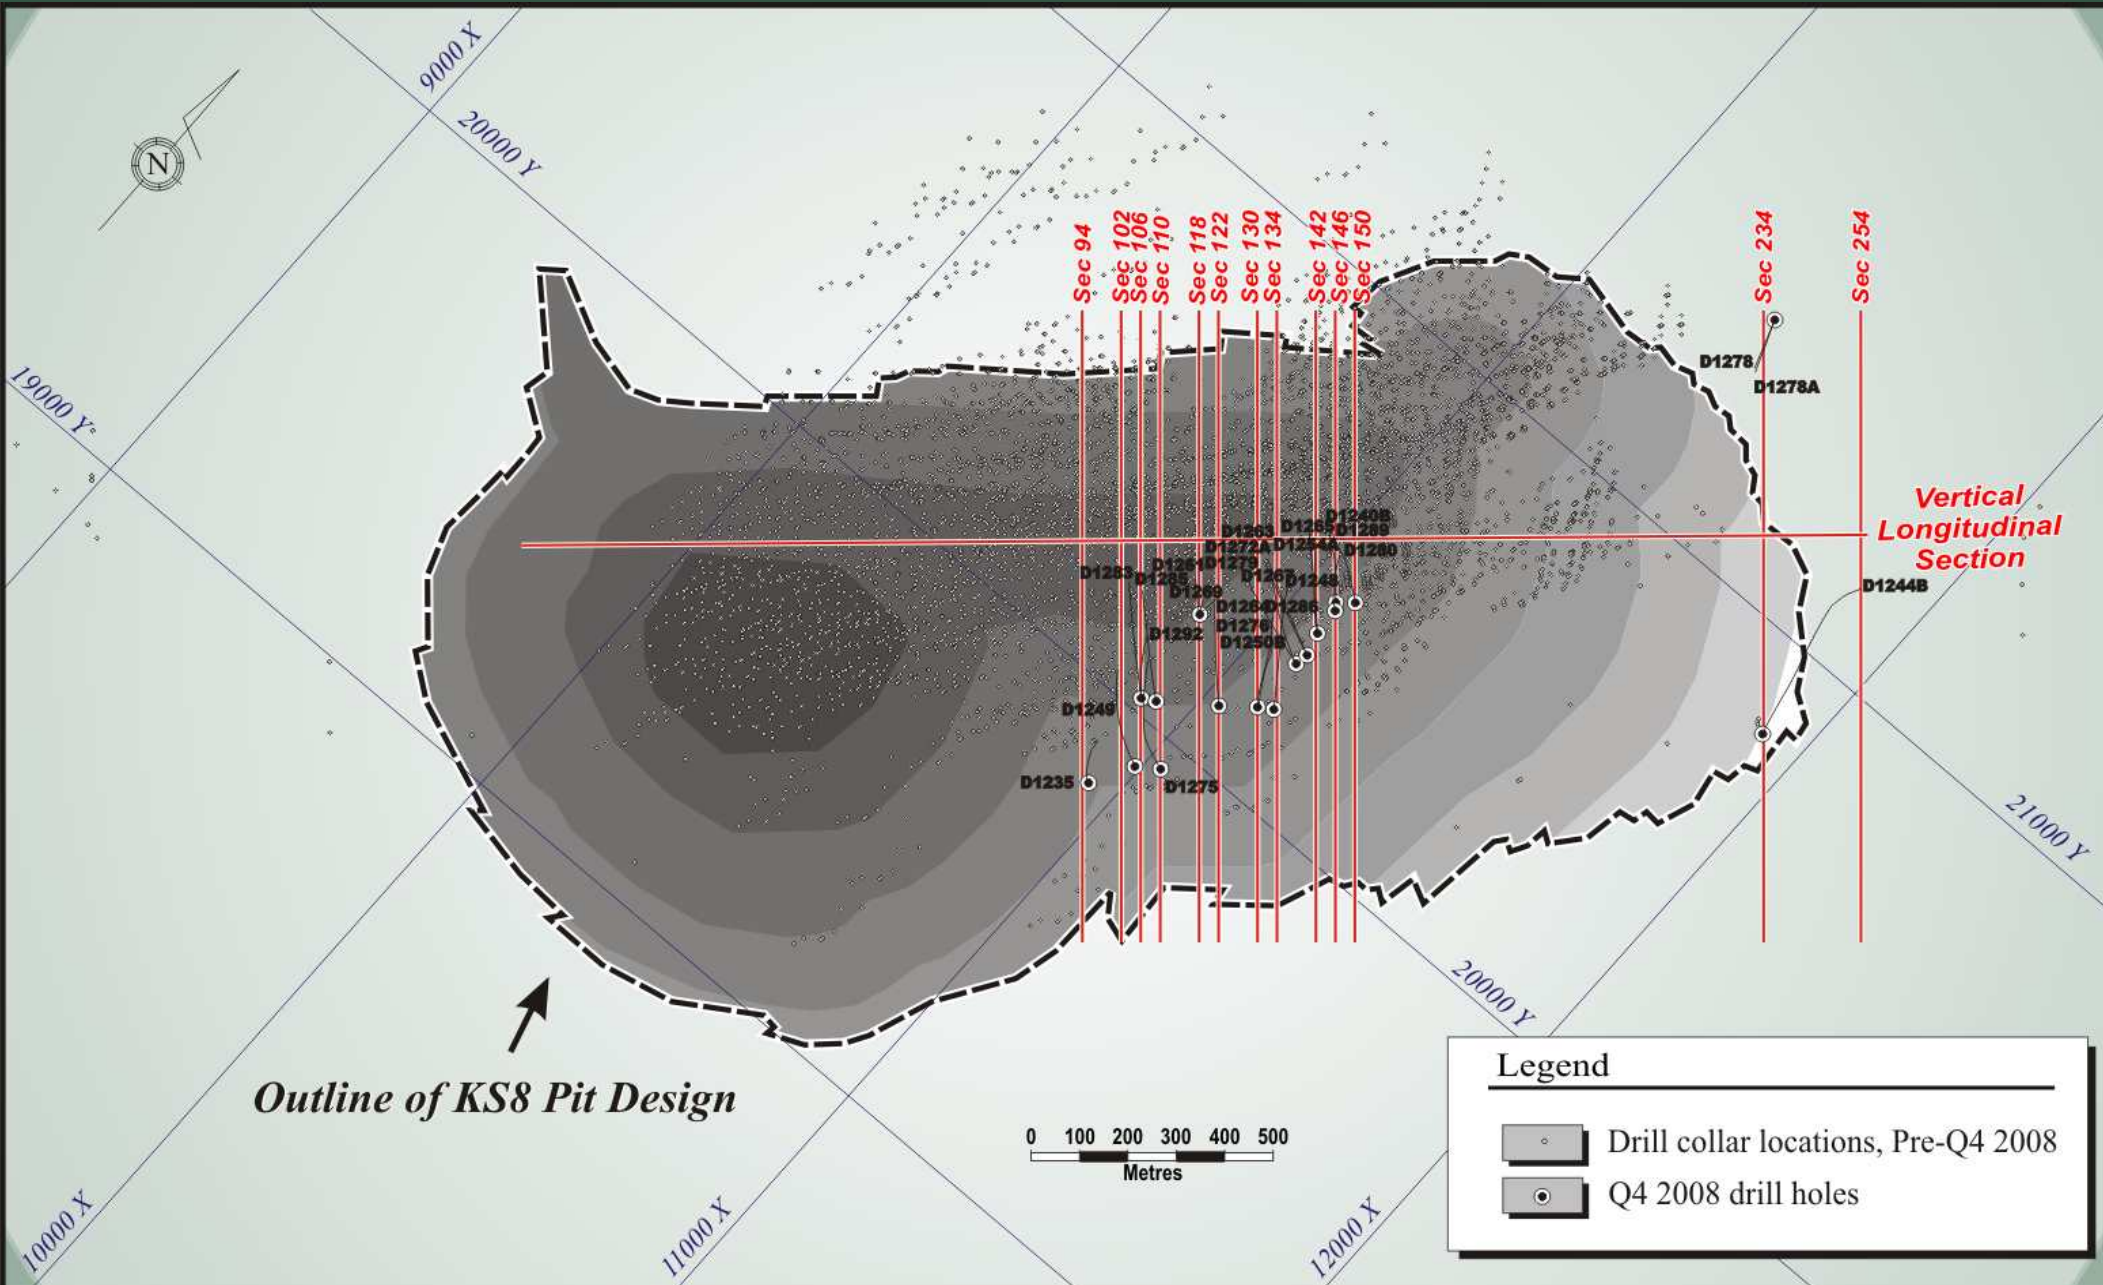

Kumtor Drillhole Plan Map

Drillholes Completed in Q4 2008

Outline of KS8 Pit Design

Legend

- Drill collar locations, Pre-Q4 2008
- Drill holes, Q4 2008