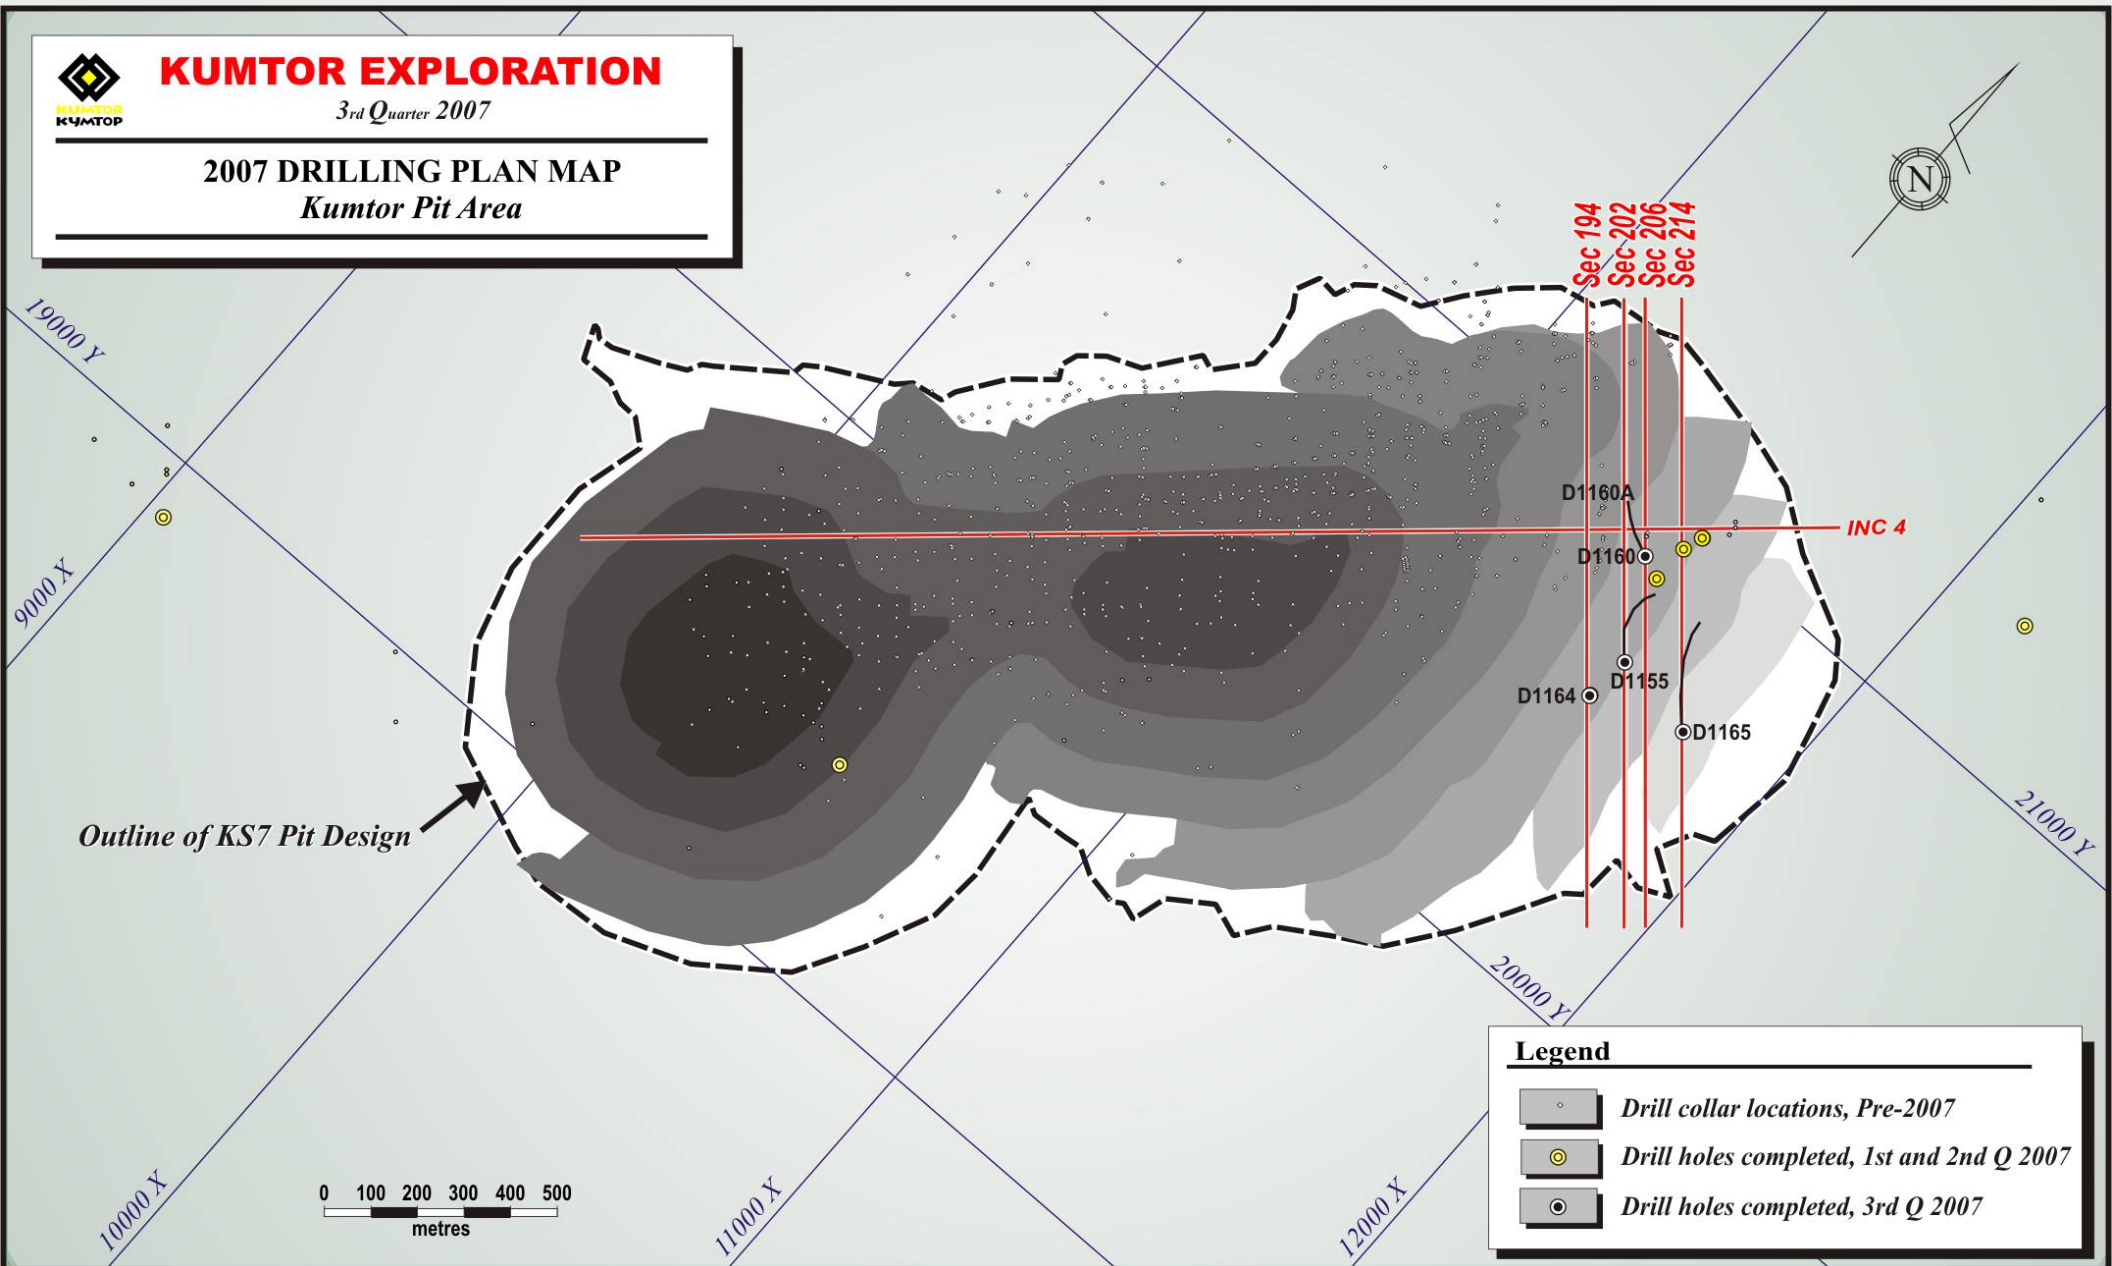

Kumtor Drillhole Plan Map

Drillholes Completed in Q3 2007

KUMTOR EXPLORATION

3rd Quarter 2007

2007 DRILLING PLAN MAP

Kumtor Pit Area

Outline of KS7 Pit Design

Legend

-  Drill collar locations, Pre-2007
-  Drill holes completed, 1st and 2nd Q 2007
-  Drill holes completed, 3rd Q 2007